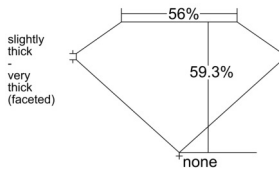

GIA®

FACSIMILE

GIA REPORT 6542109806

Verify this report at GIA.edu

GIA NATURAL DIAMOND DOSSIER®

November 27, 2025
GIA Report Number 6542109806
Shape and Cutting Style ..... Heart Brilliant
Measurements ..... 4.78 x 5.50 x 3.26 mm

GRADING RESULTS

Carat Weight ..... 0.50 carat
Color Grade ..... H
Clarity Grade VS2

ADDITIONAL GRADING INFORMATION

Polish ..... Excellent
Symmetry ..... Very Good
Fluorescence ..... Faint
Clarity Characteristics ..... Cloud, Feather
Inscription(s): GIA 6542109806

PROPORTIONS

Profile not to actual proportions

GRADING SCALES

GIA COLOR SCALE		GIA CLARITY SCALE			
COLORLESS	D	VERY VERY SLIGHTLY INCLUDED	FLAWLESS		
	E		INTERNALLY FLAWLESS		
	F	VERY SLIGHTLY INCLUDED	VVS₁		
	G		VVS₂		
	H		VS₁		
	NEAR COLORLESS	I	SLIGHTLY INCLUDED	VS₂	
		J		SI₁	
		FAINT	K	INCLUDED	SI₂
			L		I₁
			M		I₂
VERY LIGHT	N		INCLUDED	I₃	
	O				
	P				
	Q				
	R				
	LIGHT	S			
		T			
U					
	V				
	W				
	X				
	Y				
	Z